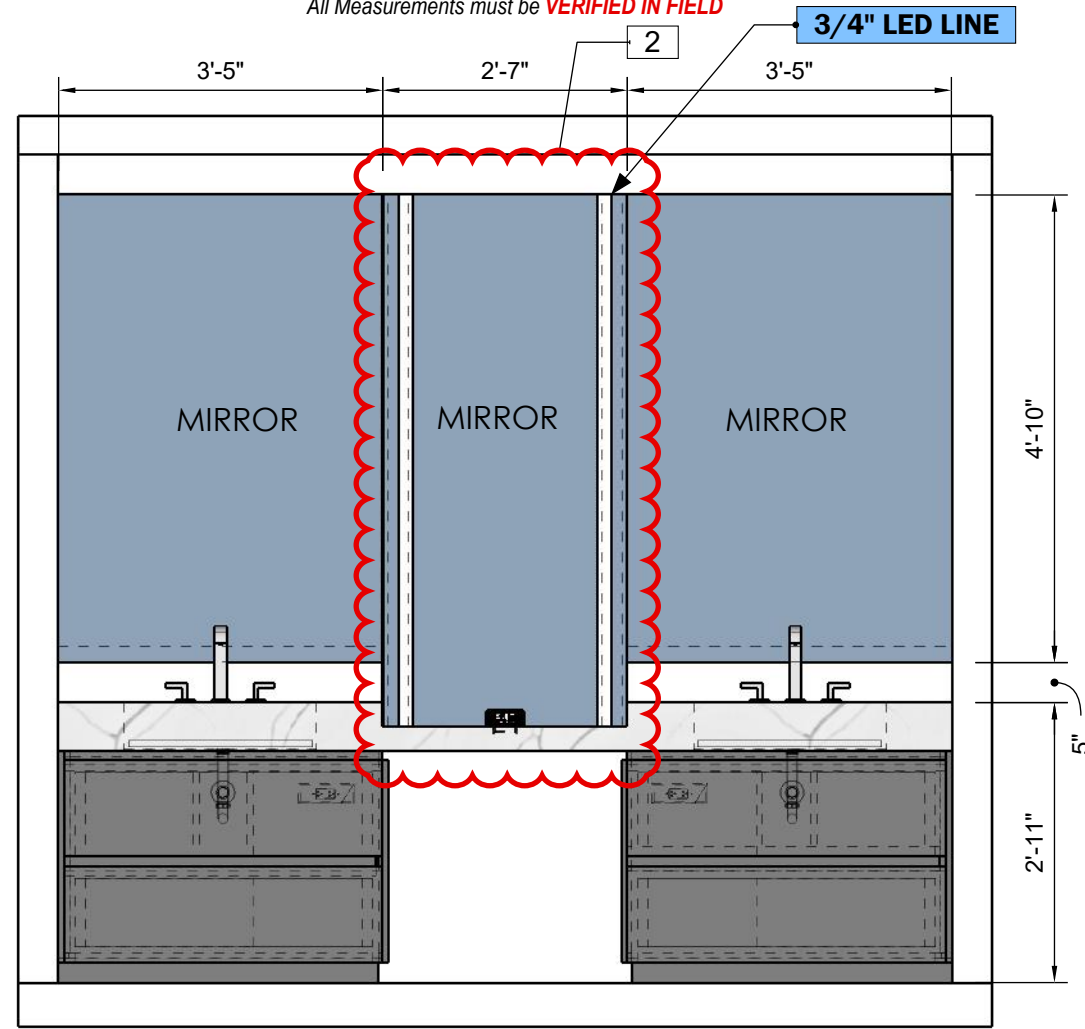

THIS IS NOT A SHOP DRAWING

All Measurements must be **VERIFIED IN FIELD**

FRONT VIEW

Scale 1:24

SIDE VIEW

Scale 1:24

FRONT VIEW

Scale 1:24

TOP VIEW

Scale 1:24

STARTED: 12/ 5/ 2023	
COMPLETED: 12/13/2023	
REVISIONS	
1	PLACING ONLY ONE POP UP IN THE CENTER 12/11/2023
2	LED width 12/13/2023

DETAIL A

Scale 1:00

NOTE

Drawings may not be scaled.

The numerical dimensions represent correct measurements. (If not indicated, the precision of the dimensions by default is to 1")