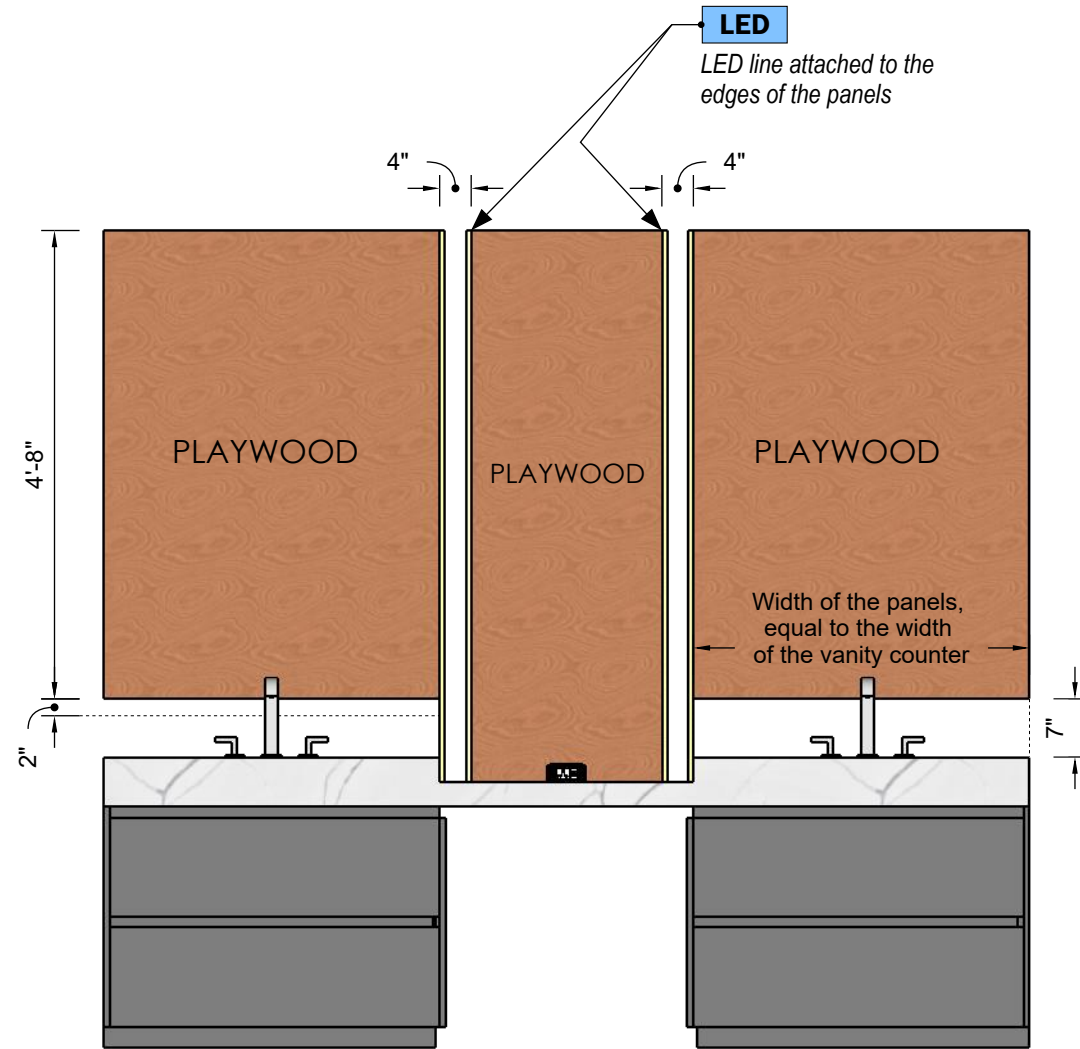

THIS IS NOT A SHOP DRAWING

All Measurements must be **VERIFIED IN FIELD**

FRONT VIEW

Scale 1:24

SIDE VIEW

Scale 1:24

FRONT VIEW

Scale 1:24

TOP VIEW

Scale 1:24

STARTED: 12/ 5/ 2023	
COMPLETED: 12/13/2023	
REVISIONS	
1	PLACING ONLY ONE POP UP IN THE CENTER 12/11/2023
2	LED width 12/13/2023

DETAIL A

Scale 1:00

NOTE

Drawings may not be scaled.

The numerical dimensions represent correct measurements. (If not indicated, the precision of the dimensions by default is to 1")