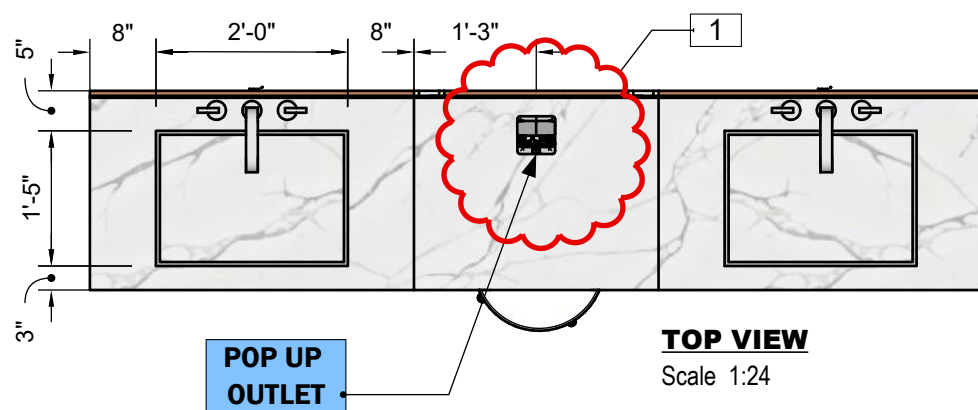

THIS IS NOT A SHOP DRAWING

All Measurements must be **VERIFIED IN FIELD**

FRONT VIEW

Scale 1:24

SIDE VIEW

Scale 1:24

FRONT VIEW

Scale 1:24

TOP VIEW

Scale 1:24

STARTED: 12/ 5/ 2023	
COMPLETED: 12/13/2023	
REVISIONS	
1	PLACING ONLY ONE POP UP IN THE CENTER 12/11/2023
2	LED width 12/13/2023

DETAIL A

Scale 1:00

NOTE

Drawings may not be scaled.

The numerical dimensions represent correct measurements. (If not indicated, the precision of the dimensions by default is to 1")