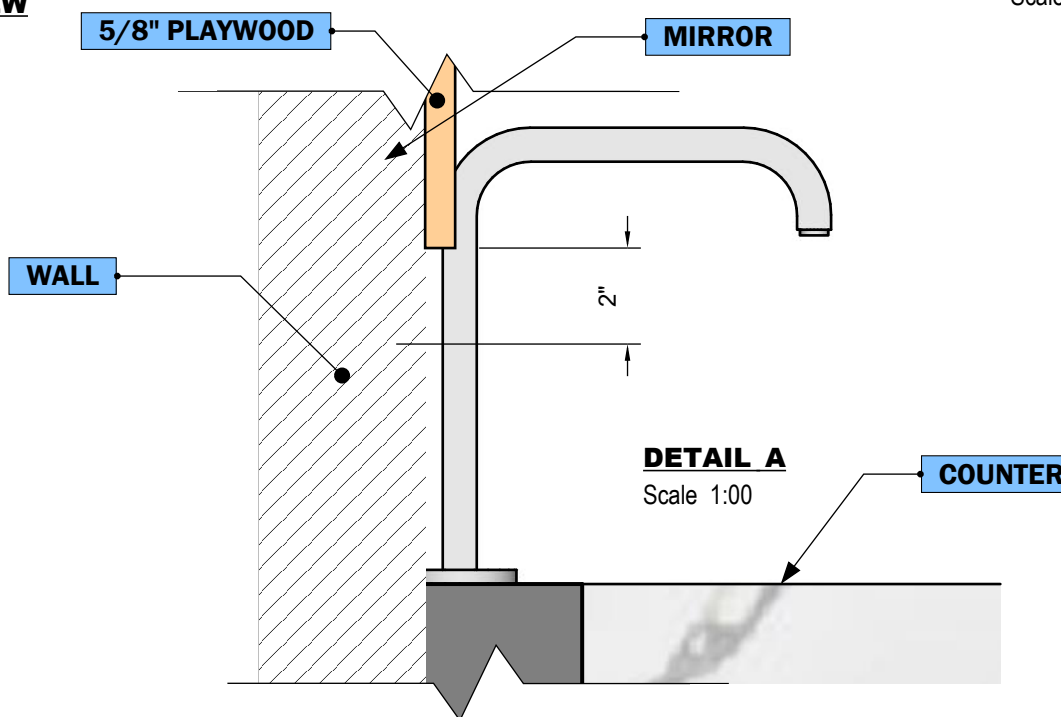

THIS IS NOT A SHOP DRAWING

All Measurements must be **VERIFIED IN FIELD**

FRONT VIEW

Scale 1:24

SIDE VIEW

Scale 1:24

FRONT VIEW

Scale 1:24

TOP VIEW

Scale 1:24

STARTED: 12/ 5/ 2023	
COMPLETED: 12/13/2023	
REVISIONS	
1	PLACING ONLY ONE POP UP IN THE CENTER 12/11/2023
2	LED width 12/13/2023

DETAIL A

Scale 1:00

NOTE

Drawings may not be scaled.

The numerical dimensions represent correct measurements. (If not indicated, the precision of the dimensions by default is to 1")