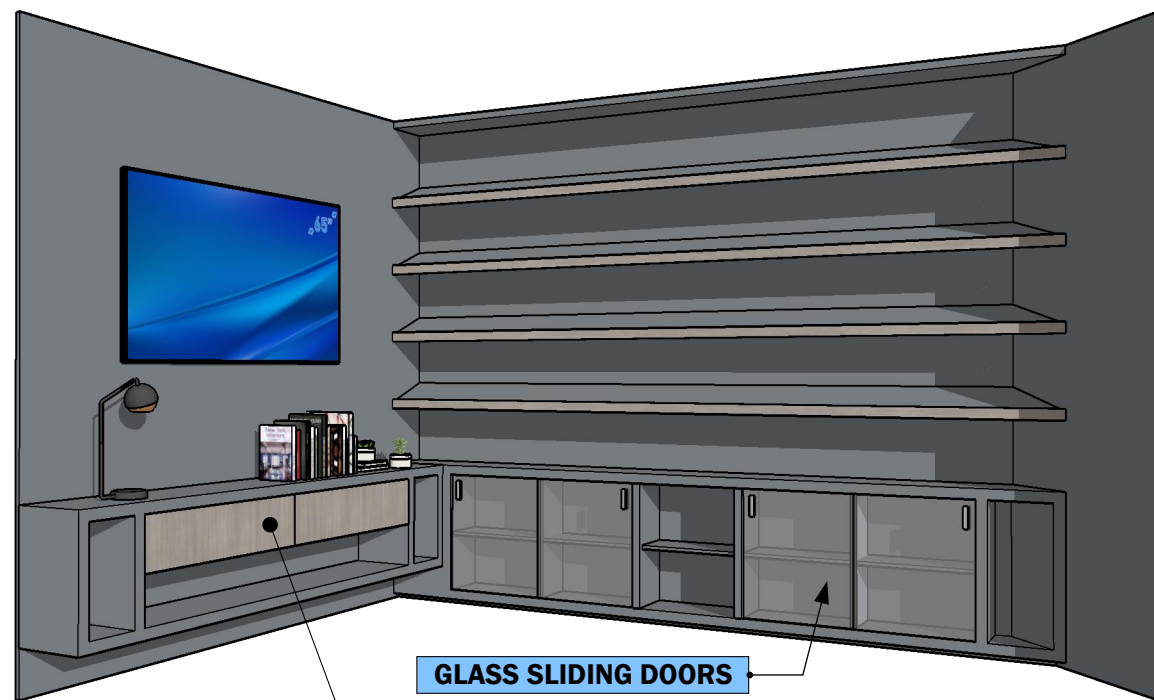

COVER PAGE

MEETING ROOM
SAMPLE
FURNITURE

TOP VIEW
Scale 1:24

FINISH	EGGER
Monument Grey	
Item No: U780 ST9	

VIEW B
Scale 1:24

SECTION A
Scale 1:24

PERSPECTIVE VIEW
Not Scaled

FINISH	EGGER
Medium Grey Finline	
Item No: H3197 ST19	