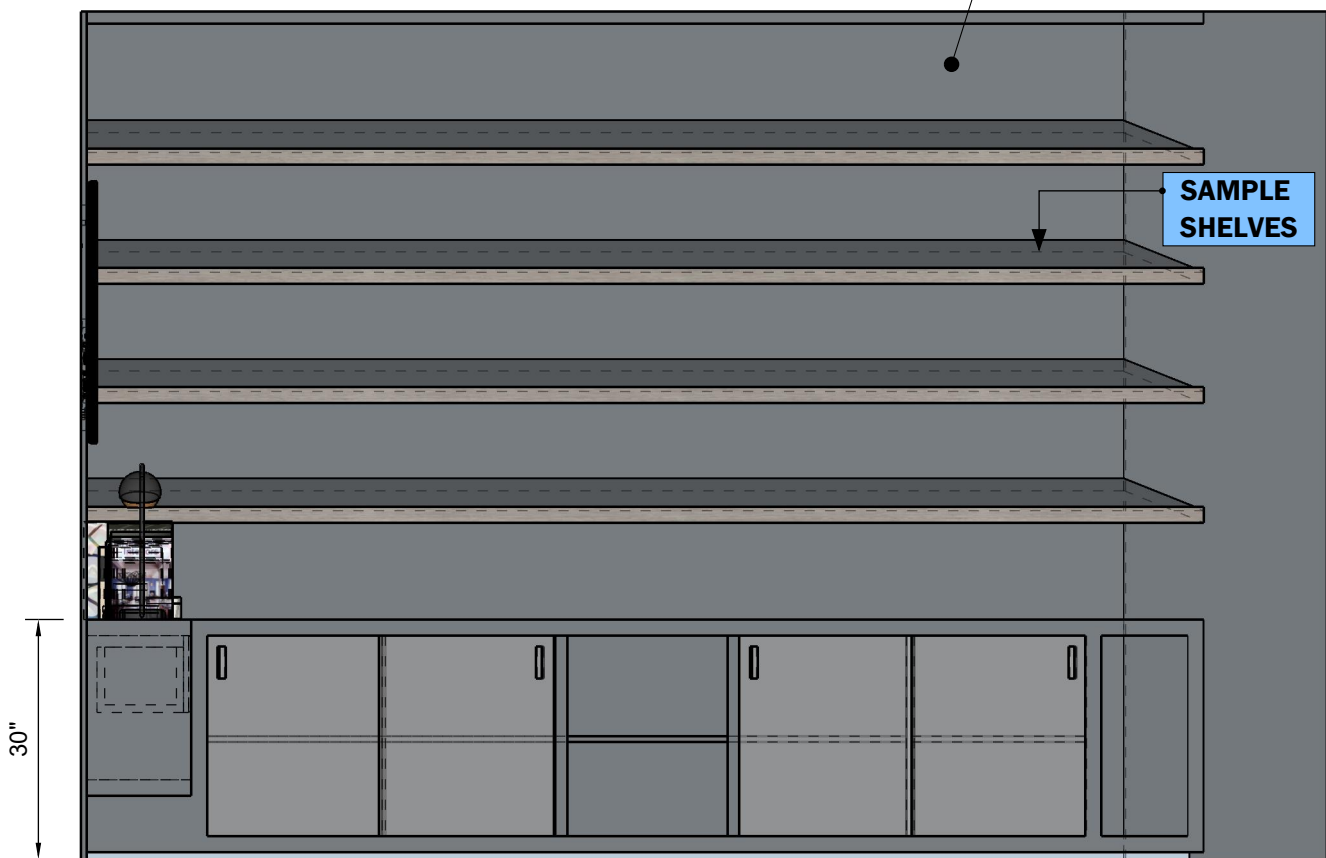

COVER PAGE

MEETING ROOM
SAMPLE
FURNITURE

TOP VIEW
Scale 1:24

FINISH	EGGER
Monument Grey	
Item No: U780 ST9	

VIEW B
Scale 1:24

SECTION A
Scale 1:24

PERSPECTIVE VIEW
Not Scaled

FINISH	EGGER
Medium Grey Finline	
Item No: H3197 ST19	