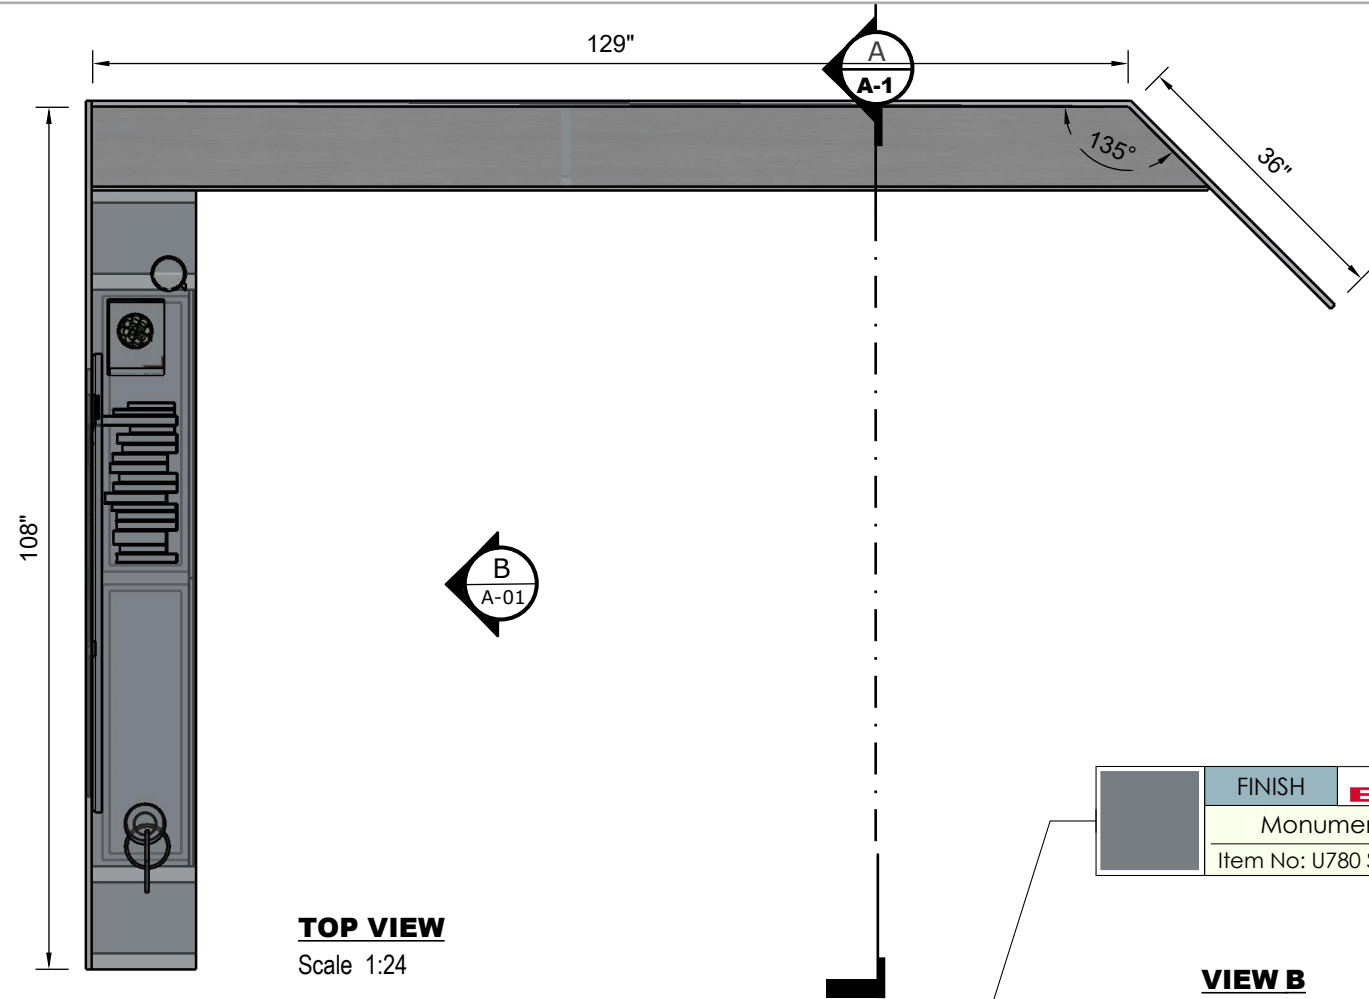

COVER PAGE

MEETING ROOM
SAMPLE
FURNITURE

TOP VIEW
Scale 1:24

FINISH	EGGER
Monument Grey	
Item No: U780 ST9	

VIEW B
Scale 1:24

SECTION A
Scale 1:24

PERSPECTIVE VIEW
Not Scaled

FINISH	EGGER
Medium Grey Finline	
Item No: H3197 ST19	