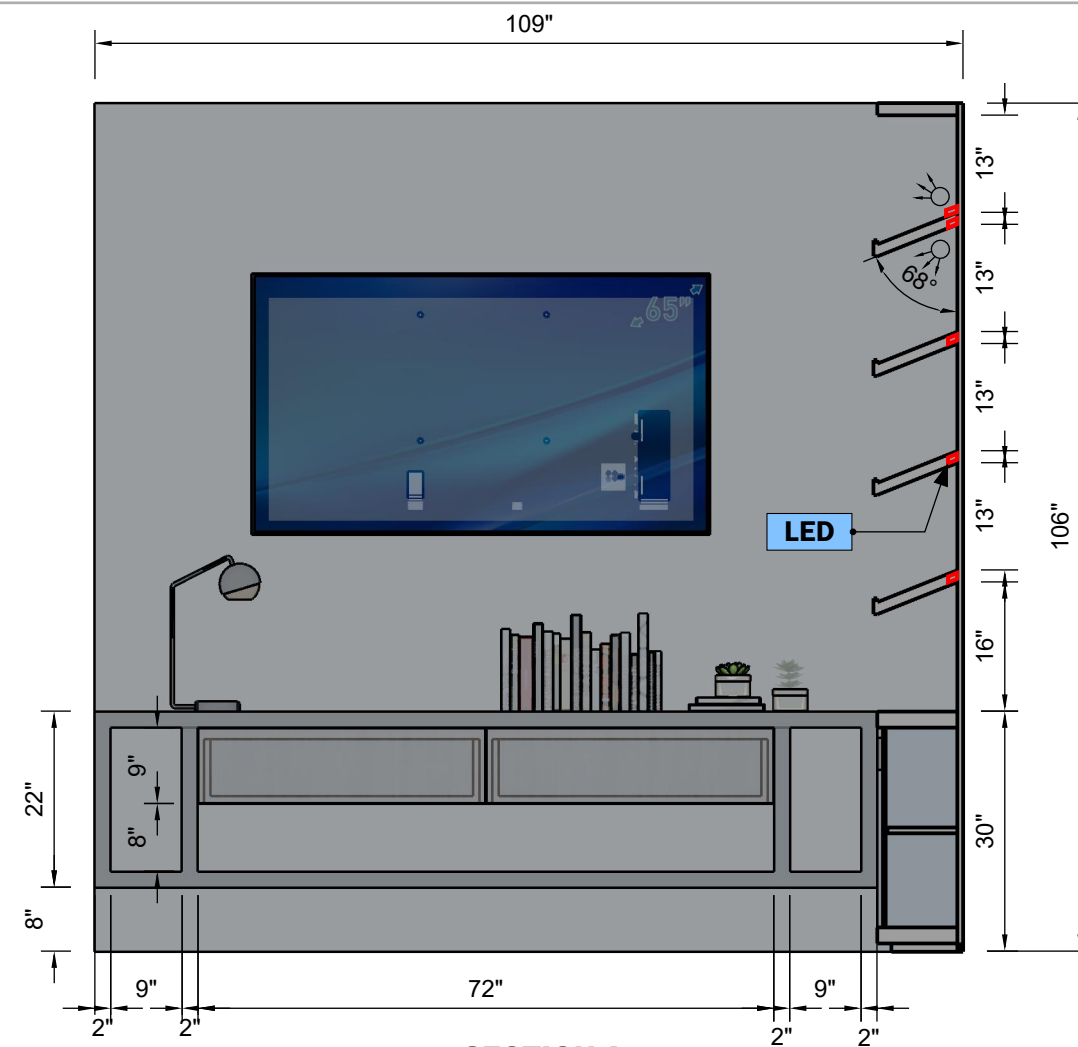

COVER PAGE

MEETING ROOM
SAMPLE
FURNITURE

TOP VIEW
Scale 1:24

FINISH	EGGER
Monument Grey	
Item No: U780 ST9	

VIEW B
Scale 1:24

SECTION A
Scale 1:24

PERSPECTIVE VIEW
Not Scaled

FINISH	EGGER
Medium Grey Finline	
Item No: H3197 ST19	